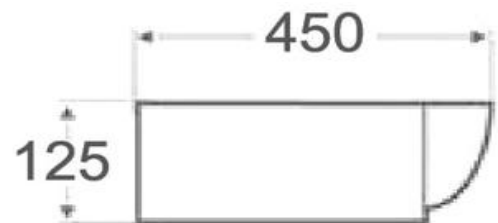

# CHLOE

 Gloss White  
WB 7445W

SPECIFICATIONS

**RIGHT HAND TAPHOLE ONLY**

**MATERIAL:** Vitreous China

**CAPACITY:** 8.5L

**MEASUREMENTS:** 745 x 450 x 125mm

**WASTE:** Use 32mm without Overflow Waste (Not Supplied)