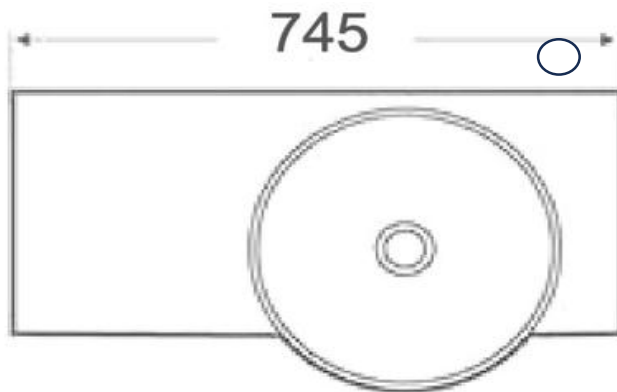

# CHLOE

 Gloss White  
WB 7445W

SPECIFICATIONS

**RIGHT HAND TAPHOLE ONLY**

**MATERIAL:** Vitreous China

**CAPACITY:** 8.5L

**MEASUREMENTS:** 745 x 450 x 125mm

**WASTE:** Use 32mm without Overflow Waste (Not Supplied)